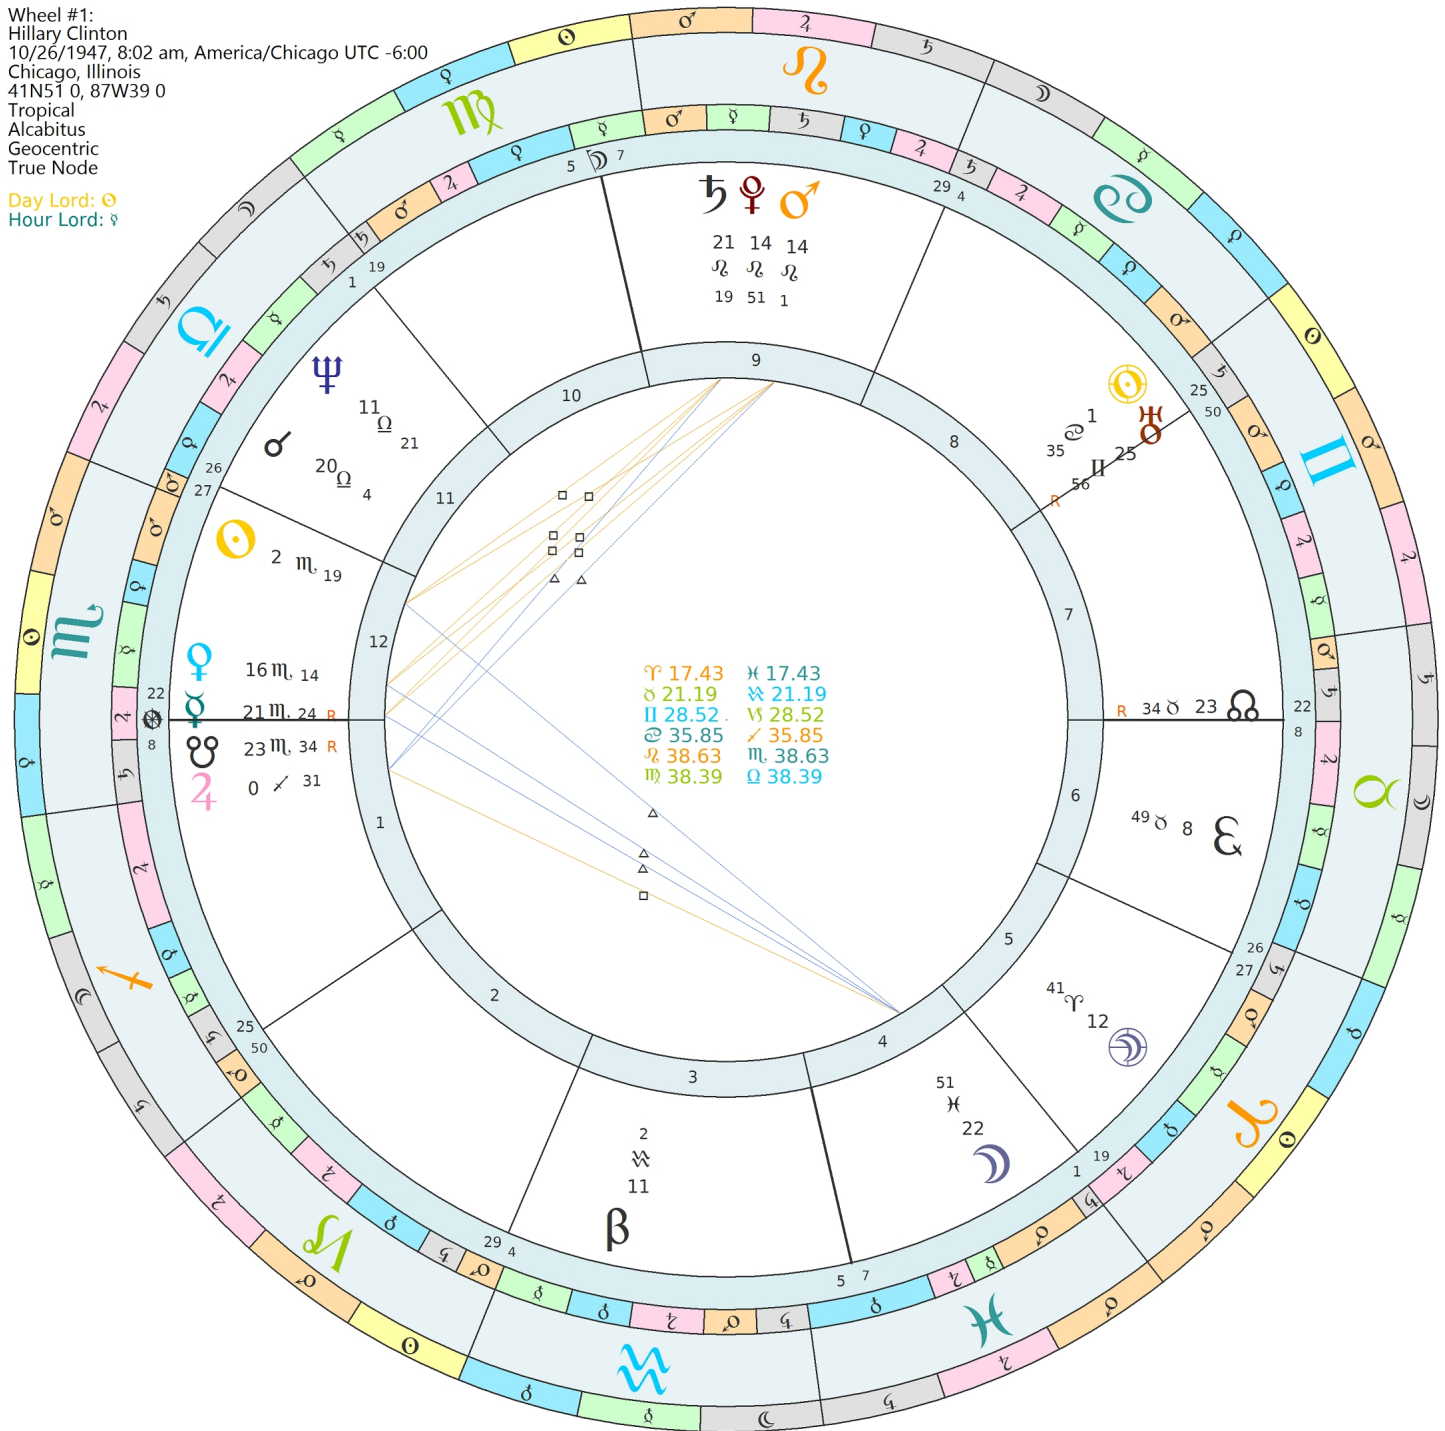

Wheel #1:  
 Hillary Clinton  
 10/26/1947, 8:02 am, America/Chicago UTC -6:00  
 Chicago, Illinois  
 41N51 0, 87W39 0  
 Tropical  
 Alcabitus  
 Geocentric  
 True Node  
 Day Lord: ☉  
 Hour Lord: ♀